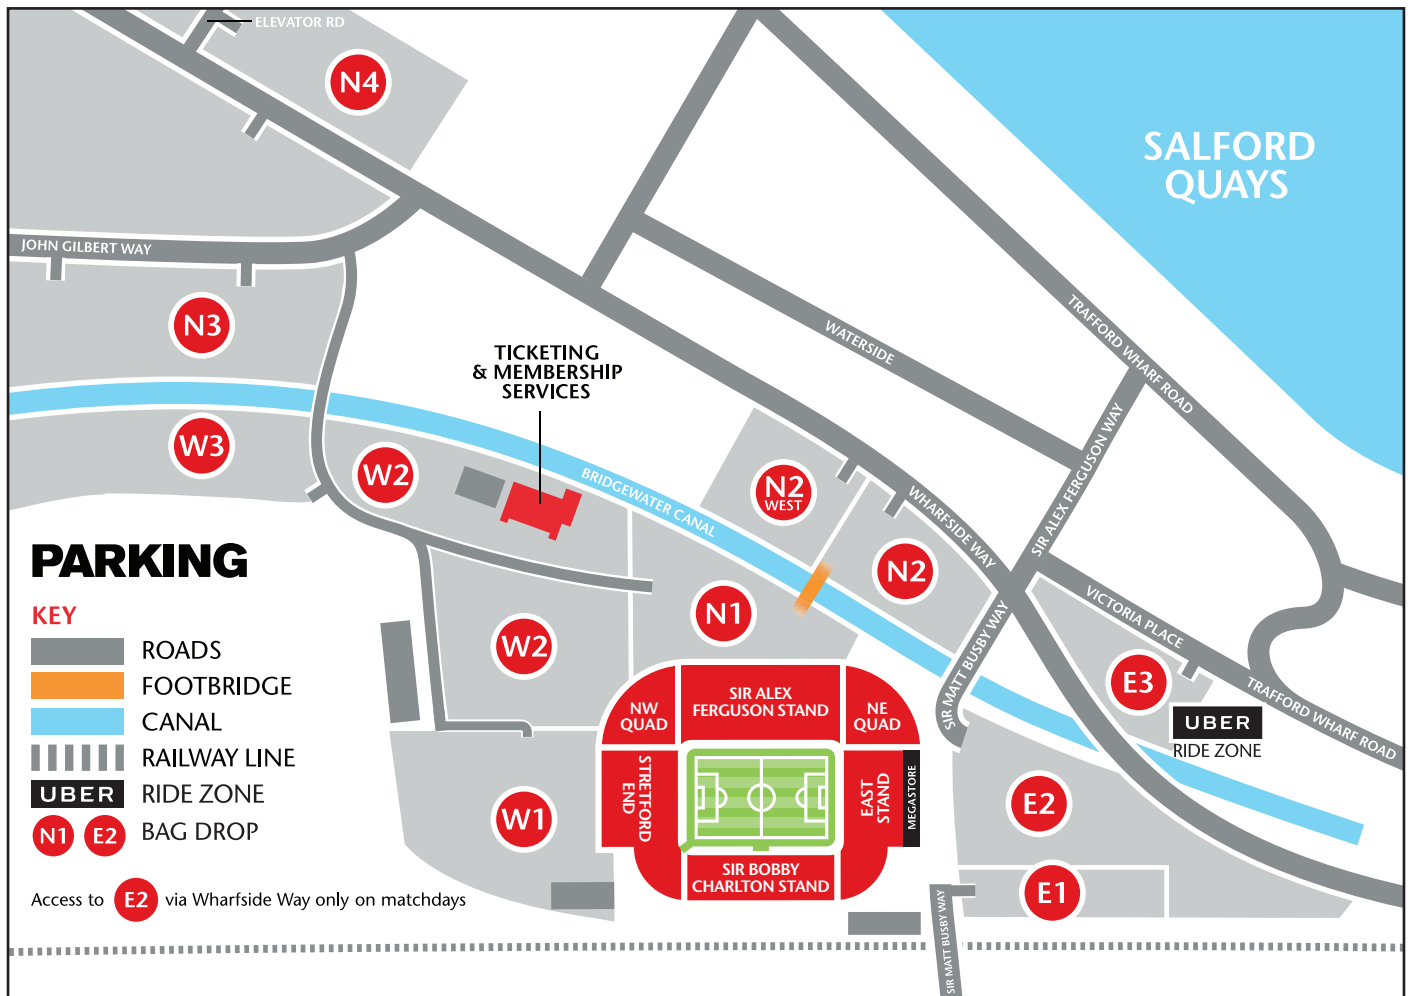

CAR PARK INSTRUCTIONS

unitedevents

Old Trafford. The perfect stage for your event.

If you are attending an event at Old Trafford Stadium, please park in N2, which is accessed from Wharfside Way.

Once you have parked your car, please make your way to the correct stadium entrance listed in the table below. In the reception area of this stadium entrance you will find signage directing you towards your suite.

Suite	Stadium Entrance	
100 Club	North West Quadrant	Level 5
500 Club	North East Quadrant	Level 5
1968 Suite	North West Quadrant	Level 3
1999 Suite	North East Quadrant	Level 2
The Academy	North East Quadrant	Level 5
Captains Lounge	North West Quadrant	Level 3
Centennial Suites	North West Quadrant	Level 3
Evolution	North East Quadrant	Level 3
Executive Box Level 3	Sir Alex Ferguson Stand	Level 3
Executive Box Level 7	Sir Alex Ferguson Stand	Level 7
International Suite	West Stand / Stretford End	Ground Floor
Kit Room	North West Quadrant	Level 5
Knights Lounge	North East Quadrant	Level 2
Manchester Suite	Sir Alex Ferguson Stand	Level 2
Museum	Sir Alex Ferguson Stand	Level 3
No.7 at Old Trafford	Sir Bobby Charlton Stand	Level 1
Old Boardroom	Sir Bobby Charlton Stand	Level 1
Platinum Lounge	Sir Alex Ferguson Stand	Level 3
Platinum Restaurant	Sir Alex Ferguson Stand	Level 4
Premier Suite	Sir Bobby Charlton Stand	Ground Floor
Salford Suites 1 & 2	Sir Alex Ferguson Stand	Level 4
Stretford Suite	Sir Bobby Charlton Stand	Level 2
Trafford Suite	Sir Bobby Charlton Stand	Level 2
Treble Suite	Sir Bobby Charlton Stand	Level 1 & 2
Warwick Suite	Sir Bobby Charlton Stand	Level 2
Stretford End Boxes	Stretford End	Level 3

For directions on how to get to Old Trafford by public transport, please visit: manutd.com/gettinghere.

Please note, there are significant roadworks in place around Trafford Park until 2020, which may affect your journey.